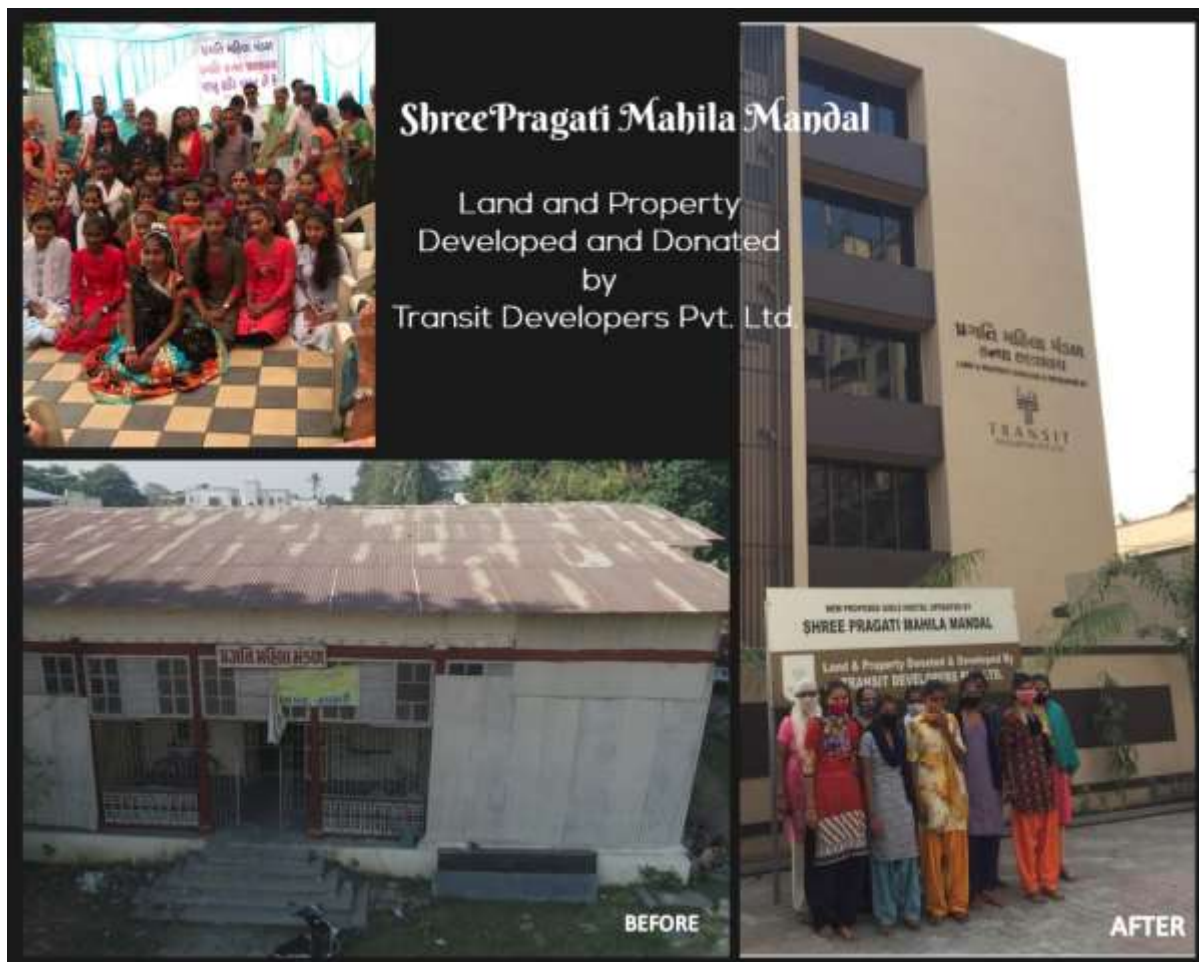

LAND AND PROPERTY DEVELOPED AND DONATED BY TRANSIT DEVELOPERS PVT LTD TO SHREE PRAGATI MAHILA MANDAL

Transit Developers Pvt Ltd are delighted to announce the opening of a modern hostel, which has been donated to Shree Pragati Mahila Mandal, for our community girls in Lunsikui, Navsari. The opening ceremony was performed on 20th February 2021.

This is a proud moment for our entire community because in addition to being one of the best hostels in Navsari District, this new hostel will also cater for more than 60 girls and will offer the following facilities:

- A new library;
- Parking for vehicles;
- Reception/administration office;
- Visitor waiting area;
- Multi-purpose function hall;
- Accommodation over three floors with individual toilets and bathrooms;
- Kitchen;
- Fire pump house;
- Dining hall;
- Rector room with toilet/bathroom;
- Security office;
- New beds for 60 girls;
- Generator as electric power back-up;
- Beautiful surrounding landscape, plus more.

We at Transit Developers Pvt Ltd hope that the present management at Shree Pragati Mahila Mandal and the girls that they are responsible for will enjoy these brand new and unique facilities. We are always ready to help the community and we recognise the importance of providing our girls with the correct education and an environment that supports their educational development. We wish them all the best.